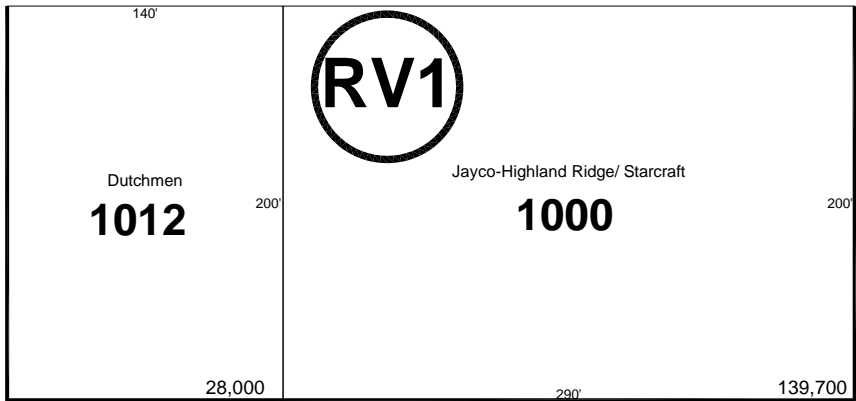

FIRE LANE

**ZION**

FIRE L

YELLOW PARKING

ELEC.

Entegra  
**1003**

Dutchmen  
**1012**

**RV1**